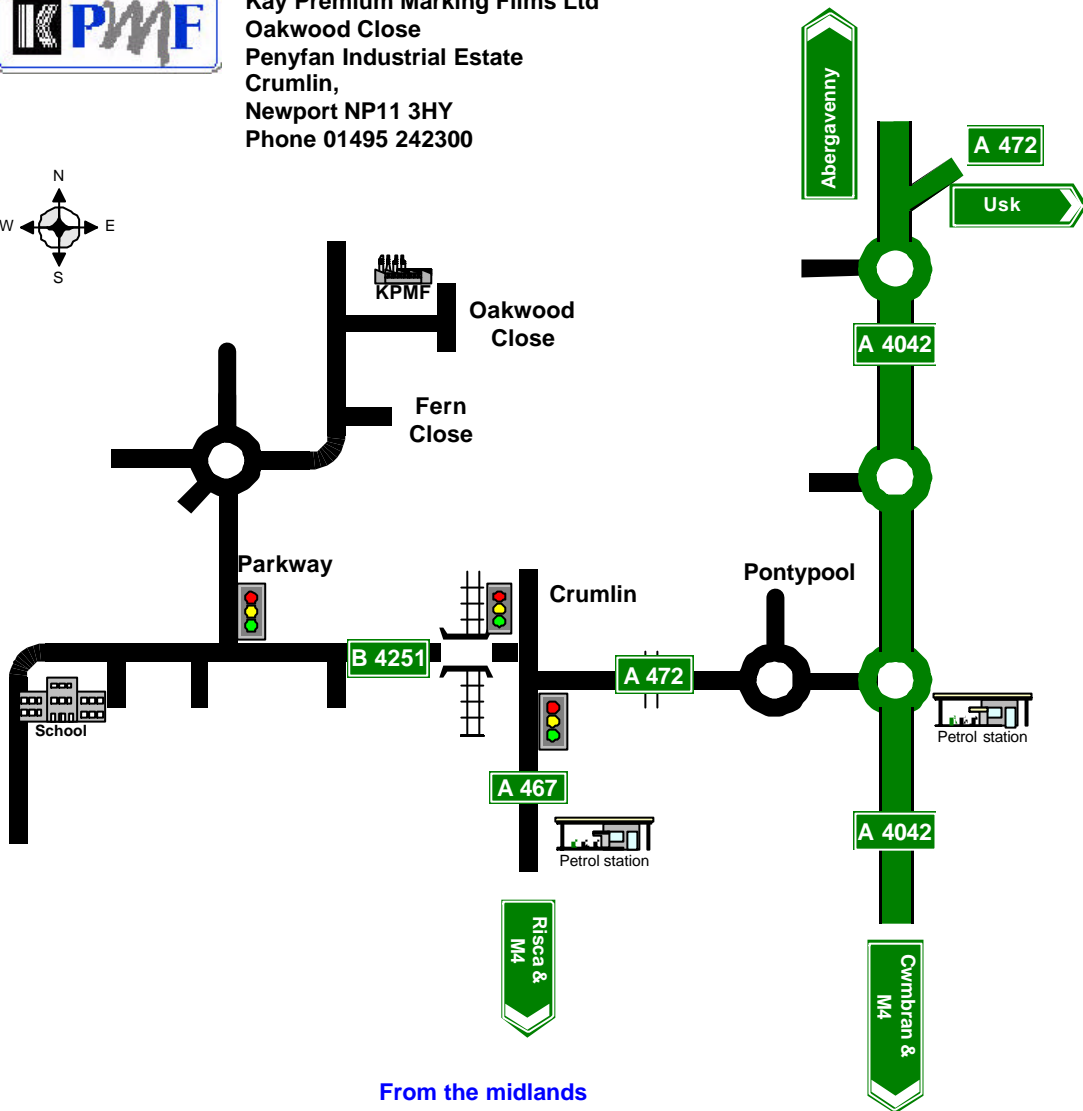

Kay Premium Marking Films Ltd
 Oakwood Close
 Penyfan Industrial Estate
 Crumlin,
 Newport NP11 3HY
 Phone 01495 242300

From the M4 west
 Exit J28 to Risca
 A 467 to Crumlin

From the midlands
 M50 to Ross on Wye
 A40 to Monmouth
 A449 to Usk
 A472 to Little Mill
 A4042 to Pontypool
 A472 to Crumlin

From the M4 east
 Exit J25A to Cwmbran
 A 4042 to Pontypool
 A472 to Crumlin

B 4521 towards Croespenmaen

**At the lights at the top of the hill,
 turn right into Penyfan Industrial
 Estate
 on Parkway**